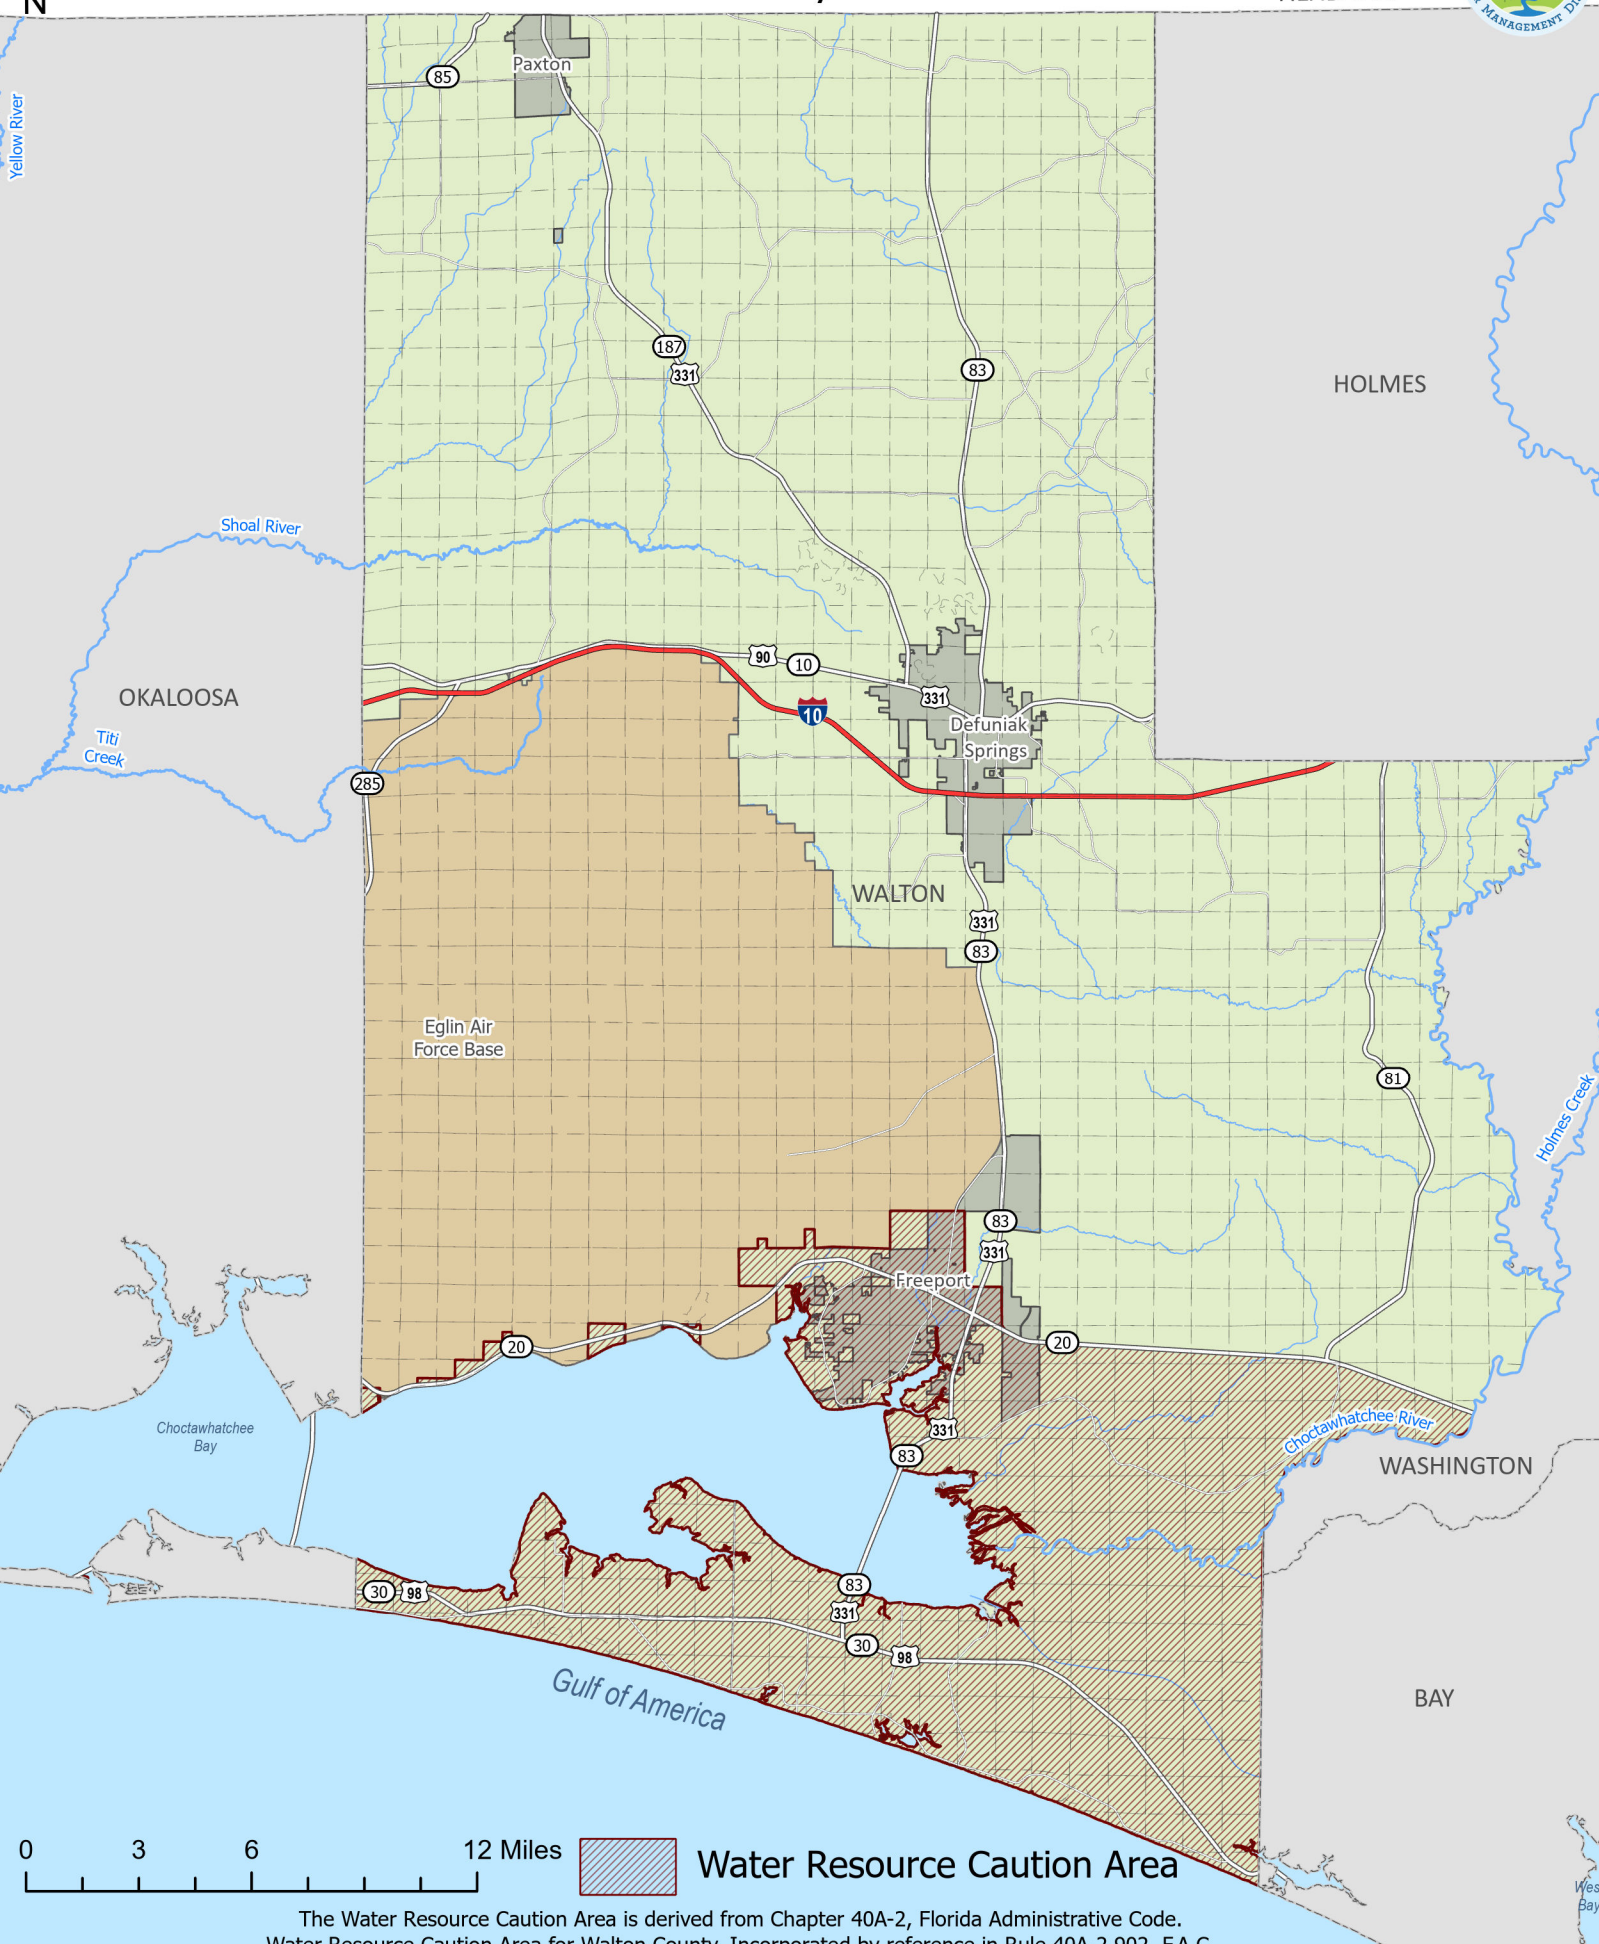

# Water Resource Caution Area Map for Walton County

Effective May 2026

ALABAMA

HOLMES

OKALOOSA

WALTON

WASHINGTON

BAY

**Water Resource Caution Area**

The Water Resource Caution Area is derived from Chapter 40A-2, Florida Administrative Code.  
Water Resource Caution Area for Walton County, Incorporated by reference in Rule 40A-2.902, F.A.C.