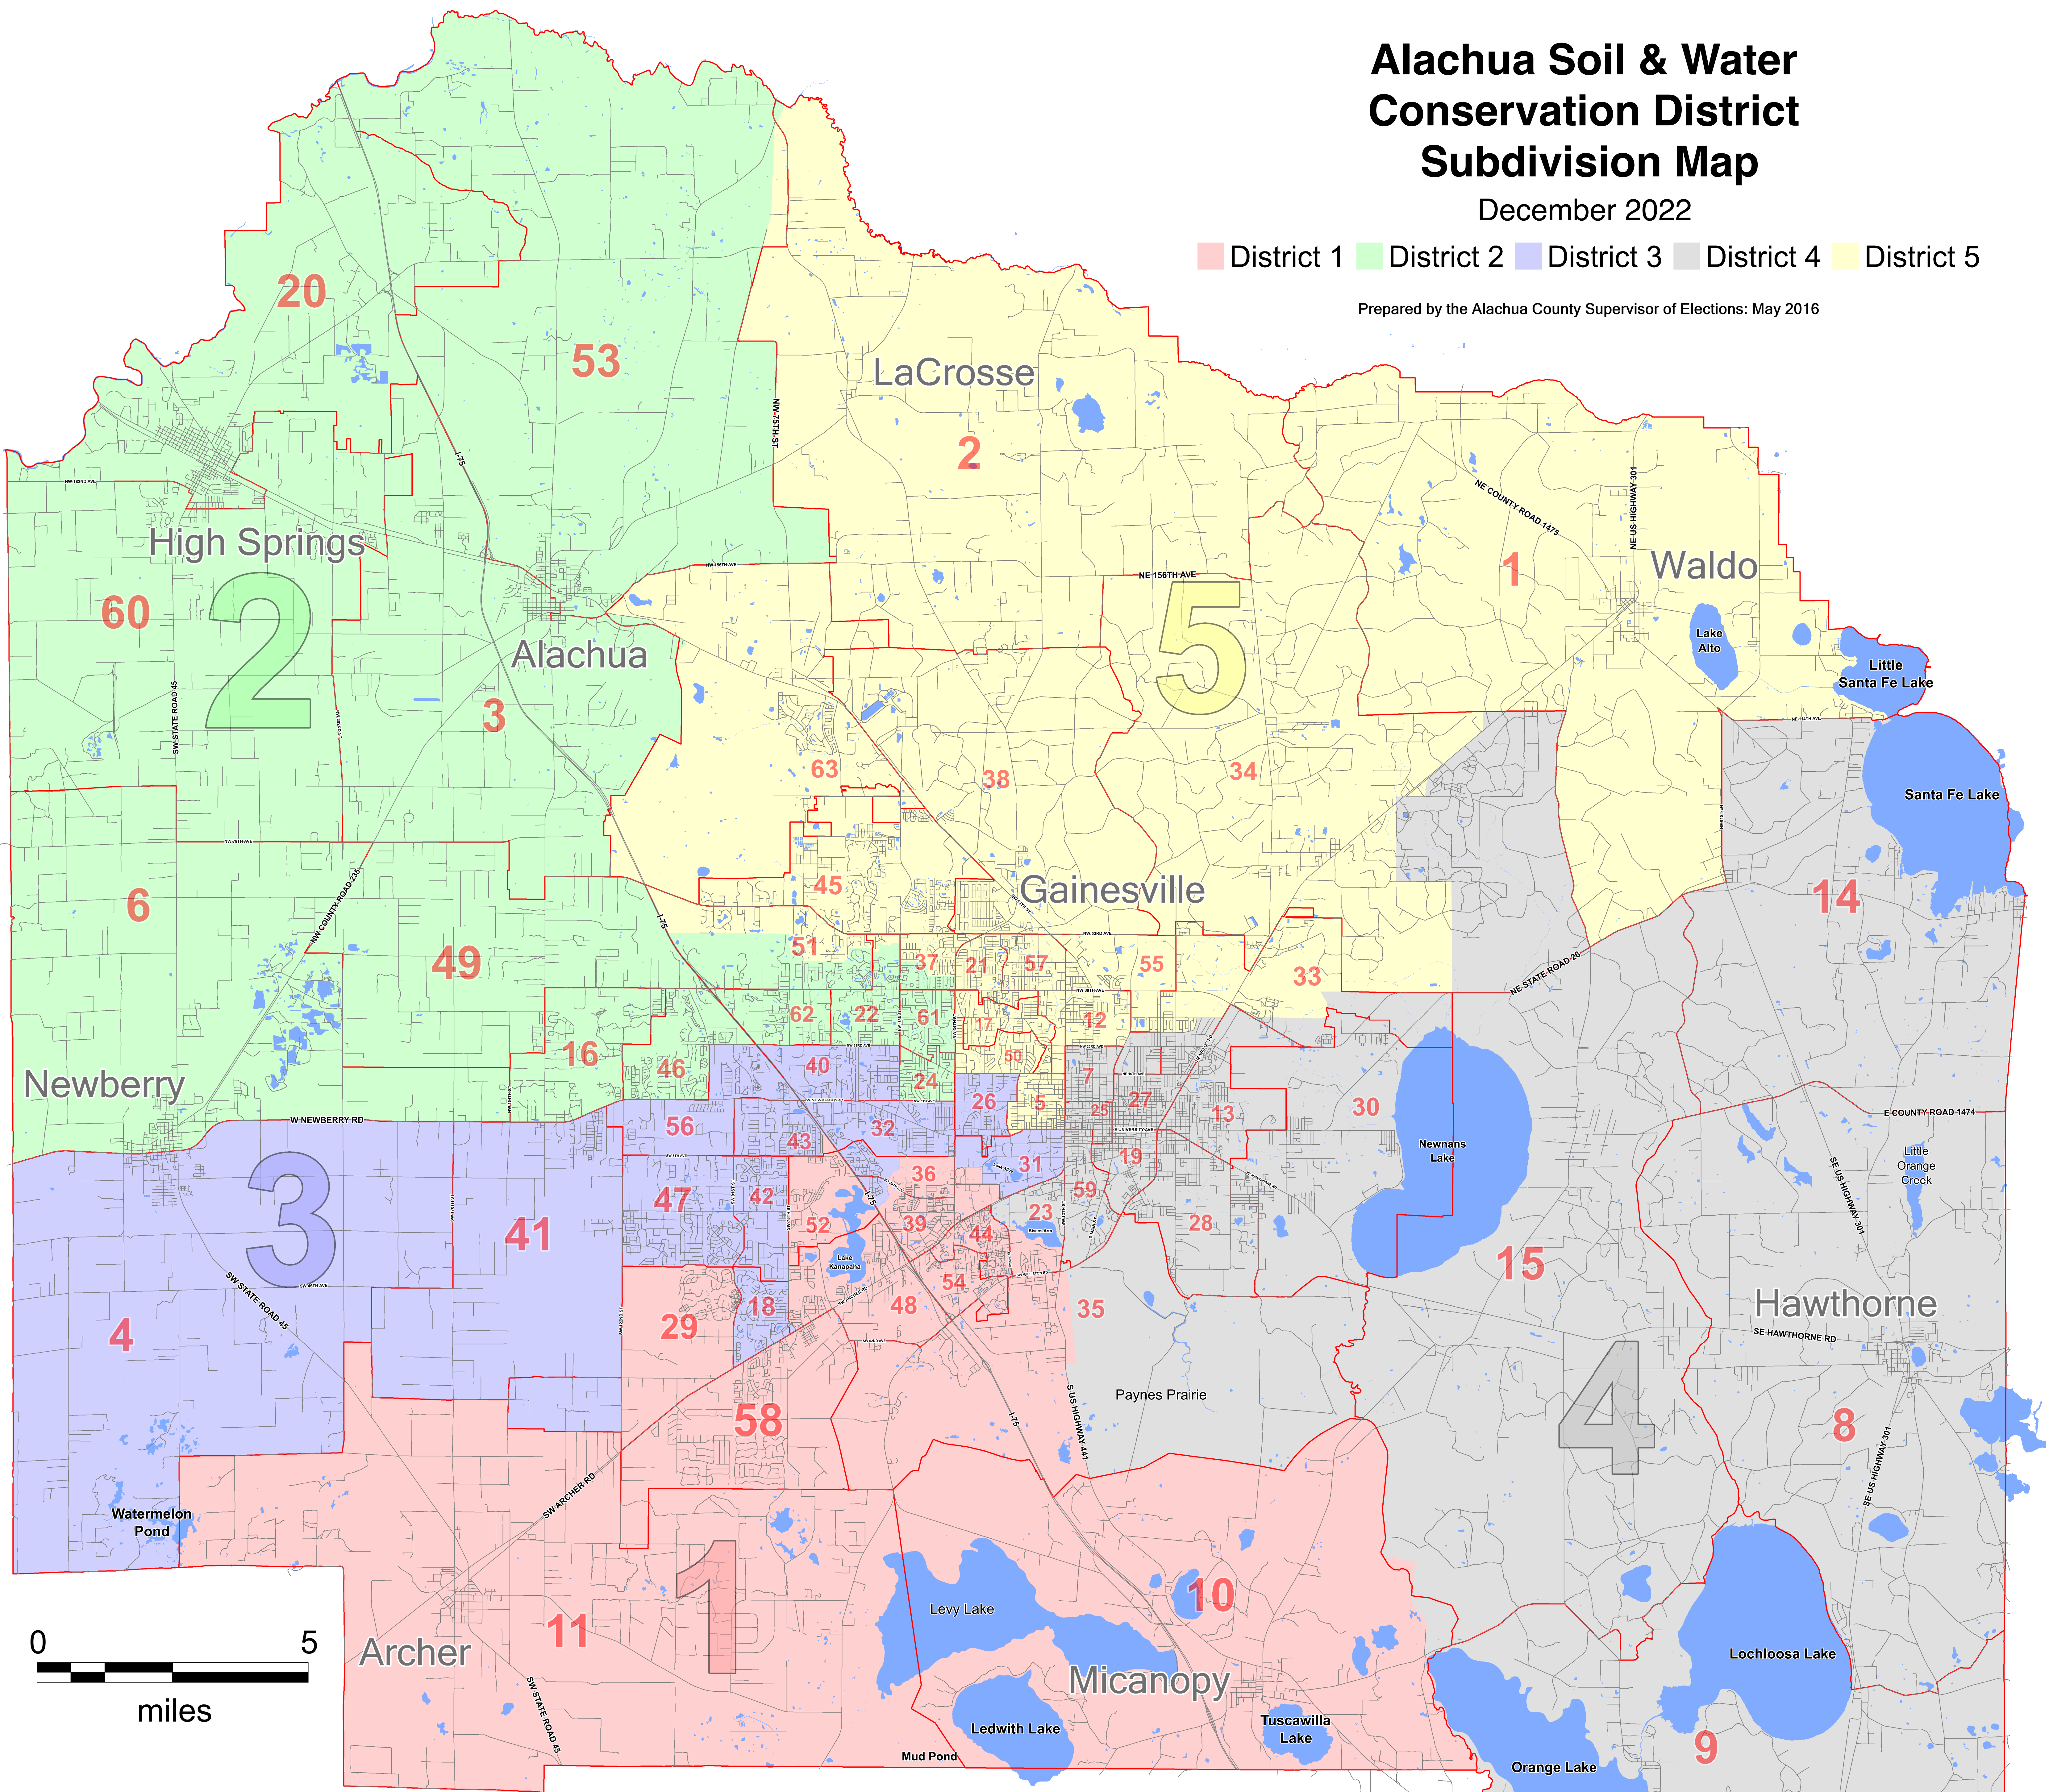

Alachua Soil & Water Conservation District Subdivision Map

December 2022

District 1 District 2 District 3 District 4 District 5

Prepared by the Alachua County Supervisor of Elections: May 2016

Gainesville Area